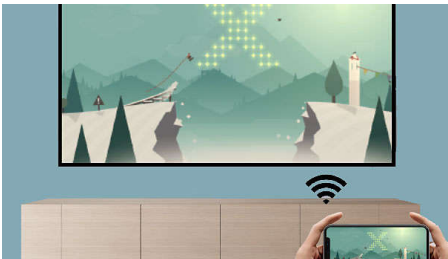

Philips NeoPix 110
Home Projector

65" display in True HD 720p

Wi-Fi screen Mirroring
Multimedia Player
Easy Connection

NPX110/INT

Compact and Wireless

NeoPix 110 offers an enjoyable 720p HD image up to 65". Compact with a large choice of connectors (HDMI, USB), as well as Dual band Wi-Fi screen mirroring. Built-in multimedia player for movies, pictures and integrated speaker.

PHILIPS

Highlights

Advanced LED Light Source

The powerful LED light source displays rich, vivid colors and will last up to 30,000 hours. You won't need to replace it since it lasts 20 years with an average usage of 4 hours per day! Additionally, the power consumption is far lower than a regular lamp based projector, which means you benefit from a bigger screen and fully immersive experience, all through an eco friendly device!

NeoPix 110 in True HD 720p

The NeoPix 110 offers True 720p HD for watching all your favourite movies and TV shows on a 65" screen. The short throw engine helps to reduce the projection distance to get an even bigger picture when it's only 2 meters away from the wall. The NeoPix 110 is equipped with an integrated stand screw and can be mounted on a tripod.

Smart Wi-Fi screen mirroring

Connect your mobile devices such as a tablets, smartphones or even computers wirelessly to mirror and share your contents. Videos on your phones? No worries, just cast it through Wi-Fi! (IOS, Android, Mac and PC). With the Dual band (2.4 and