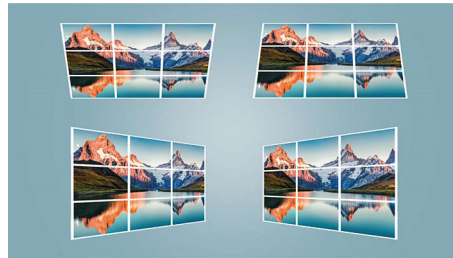

Personalize your projection

Optimize your placement options with image options! The keystone correction and focus technology enable you to customize images according to your preferences and position your projector at your desired distance.

Specifications

Technology

- Display technology: LCD
- Light source: LED
- Brightness: up to 100 lumens
- Contrast ratio: 3000:1
- Resolution: 1280 x 720 pixel
- Throw ratio: 1,47:1
- Aspect ratio: 16:9
- Focus adjustment: Manual
- Integrated media player
- Keystone correction: Manual
- LED lifetime: Up to 30.000h
- Projection image size: up to 65" (165cm)
- Projection distance: 65" @ 83" distance (212cm)
- Resolution supported: 1920 x 1080 pixel
- Recommended usage: 65" max in dark room

Connection

- Wi-Fi: Dualband 2.4GHz and 5GHz, Wireless screen mirroring
- WLAN IEEE 802.11 b/g/n
- Bluetooth: No
- HDMI: x1
- USB: x1
- micro-USB: No
- VGA: No
- Micro SD: x1
- SPDIF: No
- Audio out: 3.5 mm jack
- AV in
- DC-IN

Sound

- Stereo Speaker: No
- Internal speaker: 3W
- Bluetooth speaker connection: No
- 2.1: No
- Surround mode, Equalization: No

Dimensions

- Weight: 0.5kg
- unpacked (WxDxH): 146x123x62mm

Power source

- Power consumption: Operation: 42W
- DC-in: 24 V, 1.75A

Issue date 2024-03-24

Version: 2.2.1

EAN: 76 40186 96778 5

© 2024 Koninklijke Philips N.V.
All Rights reserved.

Specifications are subject to change without notice.
Trademarks are the property of Koninklijke Philips N.V.
or their respective owners.

www.philips.com

* *Color brightness (color light output) and white brightness (white light output) will vary depending on projector settings. Color light output measured in accordance with IDMS 15.4; white light output measured in accordance with ISO 21118.

* The terms HDMI, HDMI High-Definition Multimedia Interface, HDMI trade dress and the HDMI Logos are trademarks or registered trademarks of HDMI Licensing Administrator, Inc.