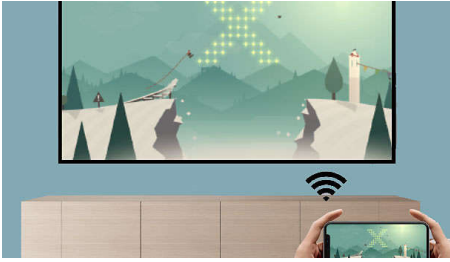

Philips NeoPix 130W
Home Projector

70" in True HD 720p

Auto Focus
Smart OS system with apps
Ultra Connected

NPX130W

A Stylish, Compact and Smart HD experience

Elevate your entertainment with the NeoPix 130 Smart, where minimalistic design meets essential features. The NeoPix 130 Smart seamlessly merges with any home décor, exuding modern elegance.

Amazing images

- True Full HD 720p
- Advanced LED Light Source
- Advanced Picture Corrections

Connectivity

- Wi-Fi screen mirroring
- Smart OS for apps and more
- stereo sound projector

PHILIPS

Highlights

Wi-Fi screen mirroring

Connect your mobile devices wirelessly to mirror and share your local content on tablets, smartphones, or even computers. Videos on your phones? No worries just send it through Wi-Fi! (IOS, LuminOS, Mac, and PC).

Smart OS for apps and more

Take full advantage of endless entertainment directly out of the box with all your favorite pre-installed apps.

stereo sound projector

Thanks to its stereo audio system (two speakers), immerse yourself in an exceptional sound. Need a bigger sound? The 3.5mm jack output is there to connect your earphones or external speakers.